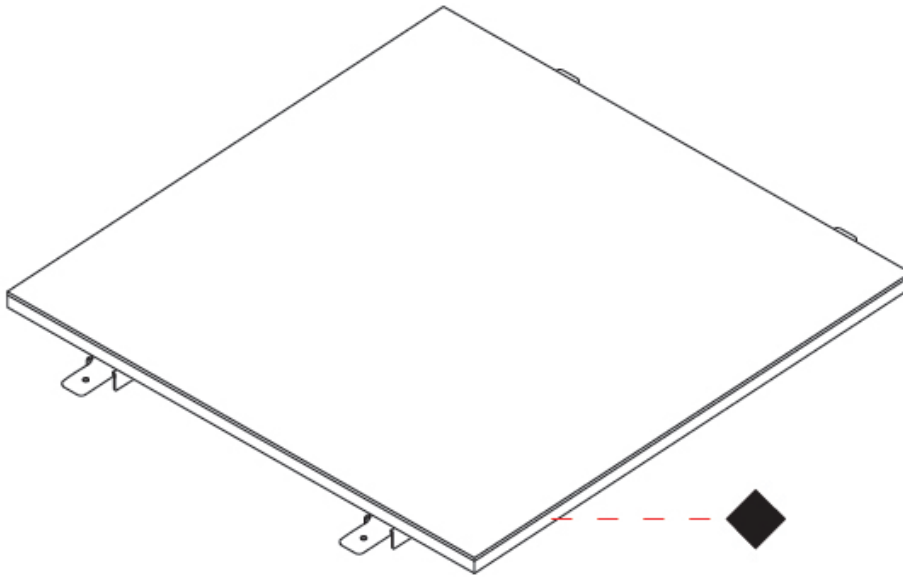

CRISTAL RECESSED

A56186-

PROJECT _____

TYPE _____

SPECIFIER _____

QUANTITY _____

DATE _____

A