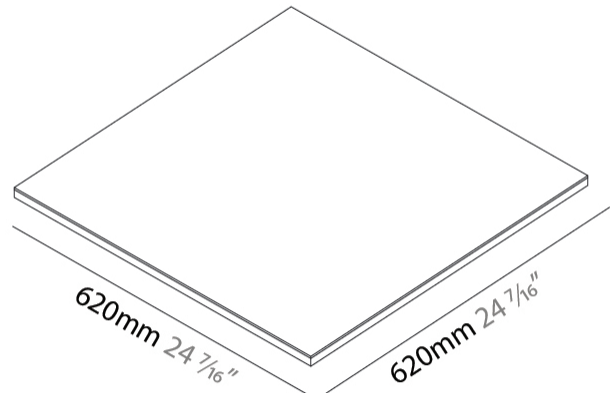

CRISTAL SURFACE

A52043- -

base number   Color   Finish
Temperature   Options

1. To build a product code in our configurator select the specify button on the base model # product page
2. To build a manual product code on this datasheet choose from the options listed below in blue font and add the suffix to the base model #

GENERAL

Series: Cristal
Brand: Ivela
Division: Architectural
Mounting Type: Surface
Mounting Location: Wall / Ceiling
Subcategory: Panels

PHYSICAL

Shape: Square
Length (mm): 620
Length (in): 24 ⁷/₁₆
Width (mm): 620
Width (in): 24 ⁷/₁₆
Height (mm): 19
Height (in): 3/4
Light Distribution: Direct
Diffuser: PMMA - Opal
Fixture Finish: WHI / BLK / GLD
Fixture Material: Aluminum

ELECTRICAL

Lamp Type: LED
Input Wattage (W): 48
Dimming: Tri-Mode (Non-Dimming and Phase Dimming (120Vac only) and 0-10V Dimming)
Driver Included: No
Driver Location: Remote
Driver Type: Constant Voltage - Universal
Driver Class: Class 2
Input Voltage (V): 120 - 277
Output Voltage (V): 24

LED

Color Temperature (°K): 2700 / 3000 / 4000
Max. Delivered Lumen (lm): 2880 / 3000 / 3180
Nominal Lumen (lm): 5760 / 6000 / 6360
CRI: >93 CRI
Lamp Life (hrs): 50000

OPTICAL

RATINGS AND CERTIFICATIONS

Certified By: CSA Certified to UL and CSA Standards
IP rating: IP20

PROJECT _____
TYPE _____
SPECIFIER _____
QUANTITY _____
DATE _____