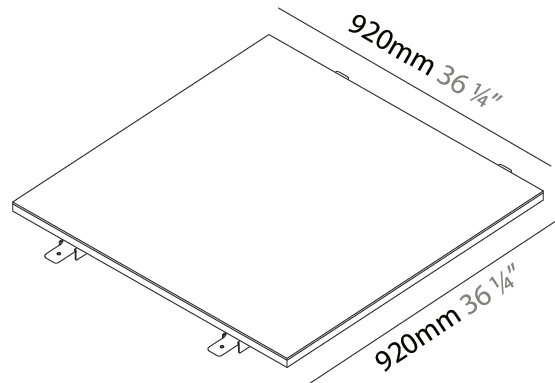

CRISTAL RECESSED

A56186- -

base number   Color   Finish
Temperature   Options

1. To build a product code in our configurator select the specify button on the base model # product page
2. To build a manual product code on this datasheet choose from the options listed below in blue font and add the suffix to the base model #

GENERAL

Series: Cristal
Brand: Ivela
Division: Architectural
Mounting Type: Recessed
Mounting Location: Ceiling
Subcategory: Panels

PHYSICAL

Shape: Square
Length (mm): 920
Length (in): 36 1/4
Width (mm): 920
Width (in): 36 1/4
Height (mm): 19
Height (in): 3/4
Light Distribution: Direct
Diffuser: PMMA - Opal
Fixture Finish: WHI / BLK / GLD
Fixture Material: Aluminum

ELECTRICAL

Lamp Type: LED
Input Wattage (W): 72
Dimming: Tri-Mode (Non-Dimming and Phase Dimming (120Vac only) and 0-10V Dimming)
Driver Included: No
Driver Location: Remote
Driver Type: Constant Voltage - Universal
Driver Class: Class 2
Input Voltage (V): 120 - 277
Output Voltage (V): 24

LED

Color Temperature (°K): 2700 / 3000 / 4000
Max. Delivered Lumen (lm): 4320 / 4500 / 4770
Nominal Lumen (lm): 8640 / 9000 / 9540
CRI: >93 CRI
Lamp Life (hrs): 50000

OPTICAL

RATINGS AND CERTIFICATIONS

Certified By: CSA Certified to UL and CSA Standards
IP rating: IP20

PROJECT	_____
TYPE	_____
SPECIFIER	_____
QUANTITY	_____
DATE	_____