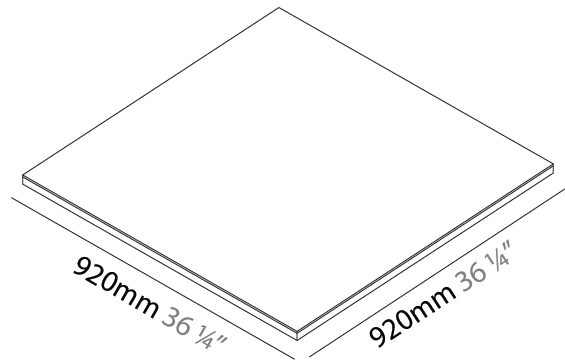

CRISTAL SURFACE

A52044- -

base number   Color   Finish
Temperature   Options

1. To build a product code in our configurator select the specify button on the base model # product page
2. To build a manual product code on this datasheet choose from the options listed below in blue font and add the suffix to the base model #

GENERAL

Series: Cristal
Brand: Ivela
Division: Architectural
Mounting Type: Surface
Mounting Location: Wall / Ceiling
Subcategory: Panels

PHYSICAL

Shape: Square
Length (mm): 920
Length (in): 36 1/4
Width (mm): 920
Width (in): 36 1/4
Height (mm): 19
Height (in): 3/4
Light Distribution: Direct
Diffuser: PMMA - Opal
Fixture Finish: WHI / BLK / GLD
Fixture Material: Aluminum

ELECTRICAL

Lamp Type: LED
Input Wattage (W): 72
Dimming: Tri-Mode (Non-Dimming and Phase Dimming (120Vac only) and 0-10V Dimming)
Driver Included: No
Driver Location: Remote
Driver Type: Constant Voltage - Universal
Driver Class: Class 2
Input Voltage (V): 120 - 277
Output Voltage (V): 24

LED

Color Temperature (°K): 2700 / 3000 / 4000
Max. Delivered Lumen (lm): 4320 / 4500 / 4770
Nominal Lumen (lm): 8640 / 9000 / 9540
CRI: >93 CRI
Lamp Life (hrs): 50000

OPTICAL

RATINGS AND CERTIFICATIONS

Certified By: CSA Certified to UL and CSA Standards
IP rating: IP20

PROJECT	_____
TYPE	_____
SPECIFIER	_____
QUANTITY	_____
DATE	_____