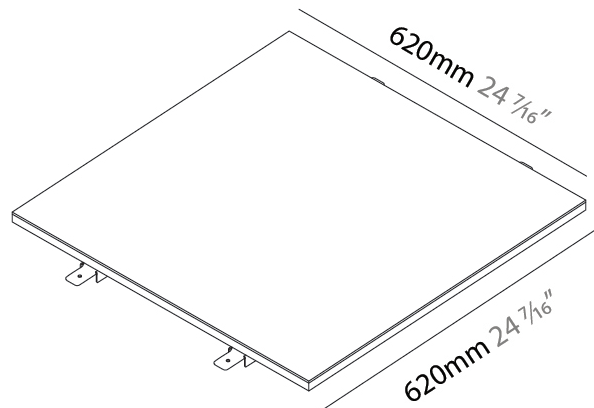

CRISTAL RECESSED

A56187- -

base number   Color   Finish
Temperature   Options

PROJECT
TYPE
SPECIFIER
QUANTITY
DATE

1. To build a product code in our configurator select the specify button on the base model # product page
2. To build a manual product code on this datasheet choose from the options listed below in blue font and add the suffix to the base model #

GENERAL

Series: Cristal
Brand: Ivela
Division: Architectural
Mounting Type: Recessed
Mounting Location: Ceiling
Subcategory: Panels

PHYSICAL

Shape: Square
Length (mm): 1220
Length (in): 48 7/16
Width (mm): 1220
Width (in): 48 7/16
Height (mm): 19
Height (in): 3/4
Light Distribution: Direct
Diffuser: PMMA - Opal
Fixture Finish: WHI / BLK / GLD
Fixture Material: Aluminum

ELECTRICAL

Lamp Type: LED
Input Wattage (W): 96
Dimming: Tri-Mode (Non-Dimming and Phase Dimming (120Vac only) and 0-10V Dimming)
Driver Included: No
Driver Location: Remote
Driver Type: Constant Voltage - Universal
Driver Class: Class 1
Input Voltage (V): 120 - 277
Output Voltage (V): 24
Upon Request: Phase Dimming

LED

Color Temperature (°K): 2700 / 3000 / 4000
Max. Delivered Lumen (lm): 5760 / 6000 / 6360
Nominal Lumen (lm): 11520 / 12000 / 12720
CRI: >93 CRI
Lamp Life (hrs): 50000

OPTICAL

RATINGS AND CERTIFICATIONS

Certified By: CSA Certified to UL and CSA Standards
IP rating: IP20