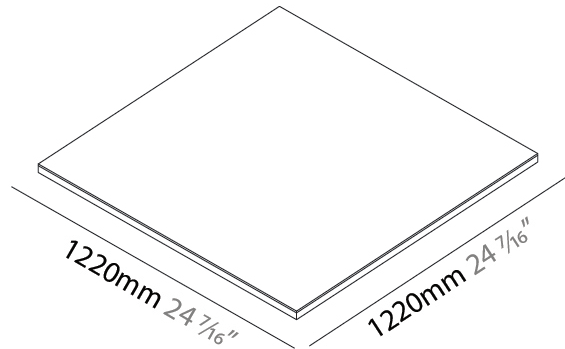

CRISTAL SURFACE

A52045- -

base number   Color   Finish
Temperature   Options

1. To build a product code in our configurator select the specify button on the base model # product page
2. To build a manual product code on this datasheet choose from the options listed below in blue font and add the suffix to the base model #

GENERAL

Series: Cristal
Brand: Ivela
Division: Architectural
Mounting Type: Surface
Mounting Location: Wall / Ceiling
Subcategory: Panels

PHYSICAL

Shape: Square
Length (mm): 1220
Length (in): 48 ¹/₁₆
Width (mm): 1220
Width (in): 48 ¹/₁₆
Height (mm): 19
Height (in): 3/4
Light Distribution: Direct
Diffuser: PMMA - Opal
Fixture Finish: WHI / BLK / GLD
Fixture Material: Aluminum

ELECTRICAL

Lamp Type: LED
Input Wattage (W): 96
Dimming: Tri-Mode (Non-Dimming and Phase Dimming (120Vac only) and 0-10V Dimming)
Driver Included: No
Driver Location: Remote
Driver Type: Constant Voltage - Universal
Driver Class: Class 1
Input Voltage (V): 120 - 277
Output Voltage (V): 24
Upon Request: Phase Dimming

LED

Color Temperature (°K): 2700 / 3000 / 4000
Max. Delivered Lumen (lm): 5760 / 6000 / 6360
Nominal Lumen (lm): 11520 / 12000 / 12720
CRI: >93 CRI
Lamp Life (hrs): 50000

OPTICAL

RATINGS AND CERTIFICATIONS

Certified By: CSA Certified to UL and CSA Standards
IP rating: IP20

PROJECT _____
TYPE _____
SPECIFIER _____
QUANTITY _____
DATE _____